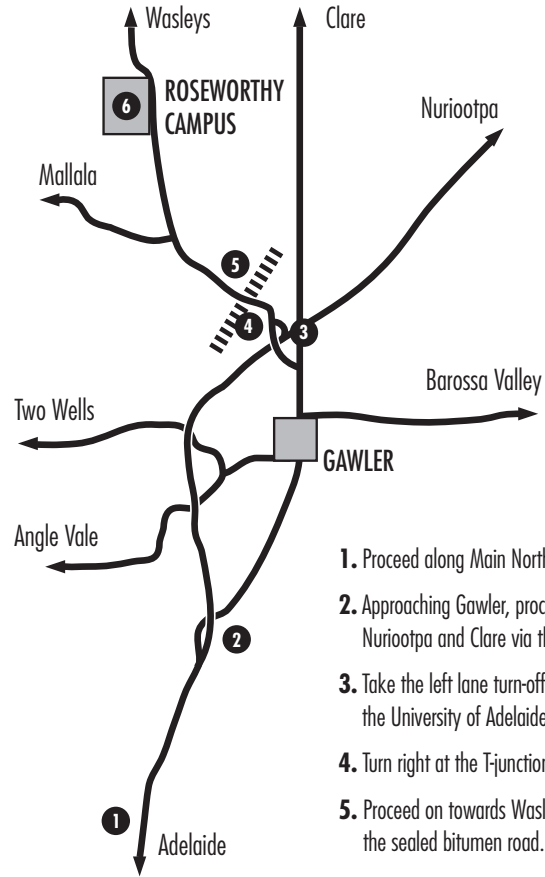

More information is available at: www.adelaide.edu.au/campuses/roseworthy

ROSEWORTHY CAMPUS

LOCATION MAP

1. Proceed along Main North Road towards Gawler.
2. Approaching Gawler, proceed straight on following the signs for Nuriootpa and Clare via the Gawler by-pass.
3. Take the left lane turn-off marked by the blue and white sign for the University of Adelaide Roseworthy Campus.
4. Turn right at the T-junction
5. Proceed on towards Wasleys, over the railway line, keeping with the sealed bitumen road.
6. The main entrance to the Campus is on the left.